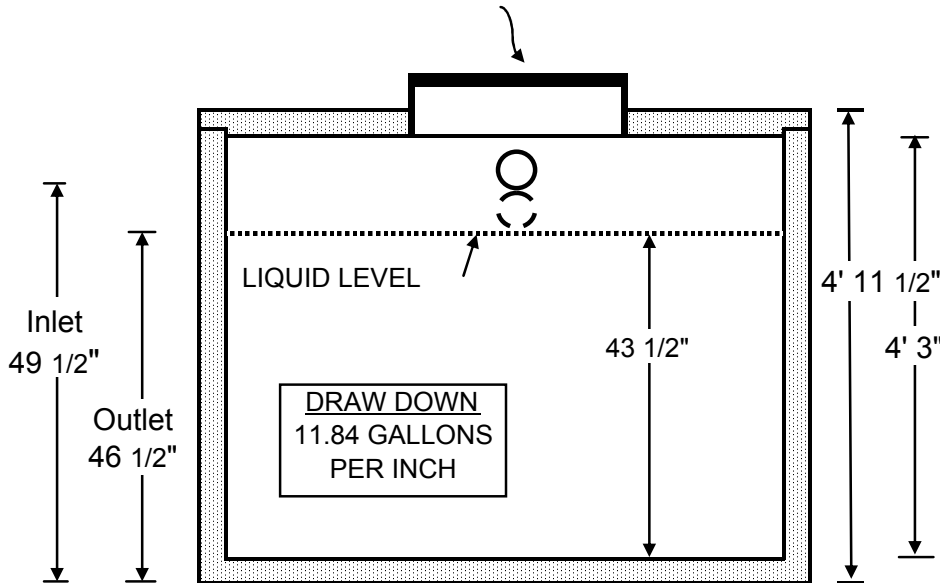

24" X 6" POLY RISER W / LID

500 GALLON PUMP CHAMBER

Tank Dimensions

4' 5" LONG
5' 8" WIDE
4' 11 1/2" TALL

Hole Dimensions

6' 6" LONG
8' WIDE
6' DEEP

P.O. Box 343
1175 East Third Street
Colville, WA 99114
(509) 684-2534