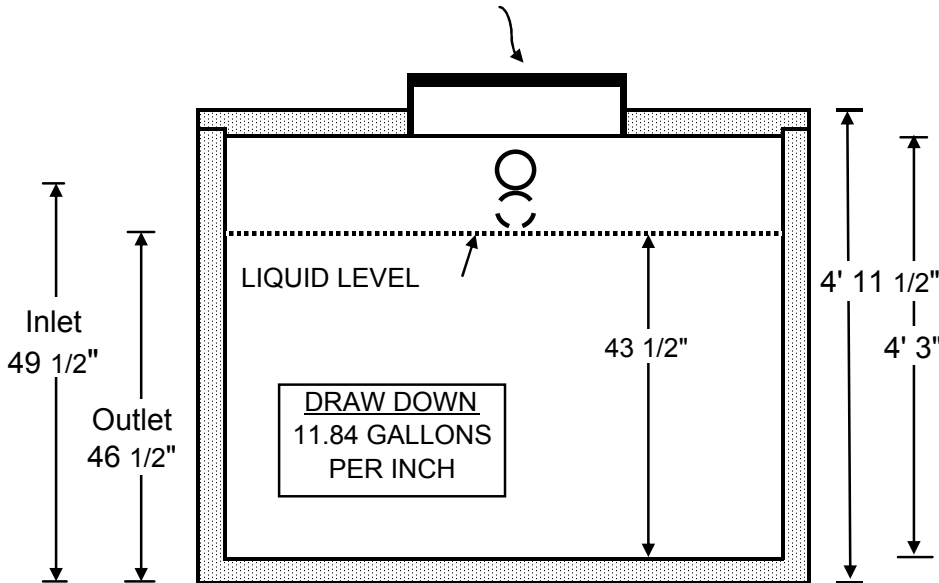

24" X 6" POLY RISER W / LID

500 GALLON PUMP CHAMBER

Tank Dimensions

4' 5" LONG
5' 8" WIDE
4' 11 1/2" TALL

Hole Dimensions

6' 6" LONG
8' WIDE
6' DEEP

P.O. Box 343
1175 East Third Street
Colville, WA 99114
(509) 684-2534