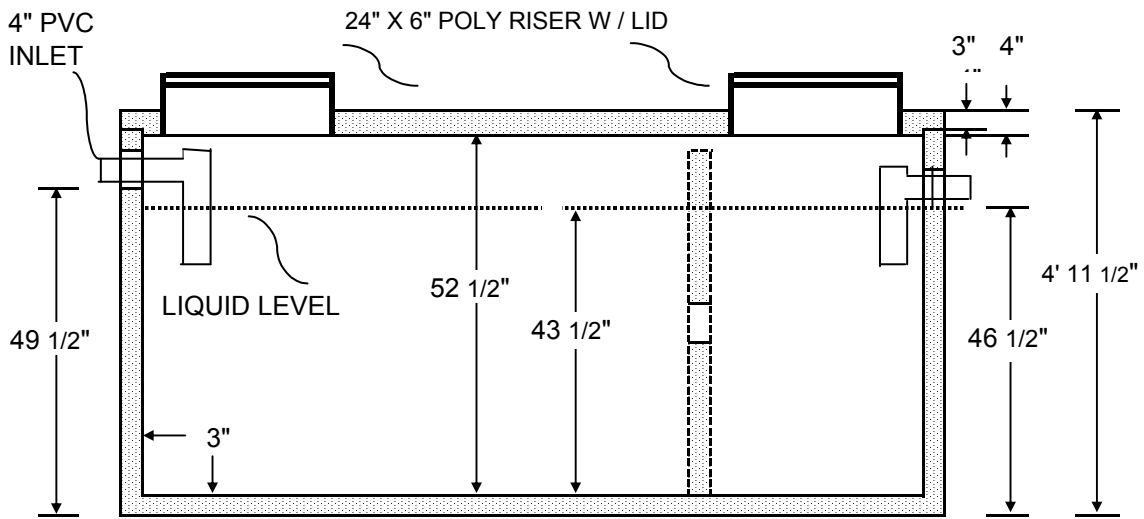

## 1000 GALLON SEPTIC

**TANK SIZE**  
 8' 5" LONG  
 5' 8" WIDE  
 4' 11 1/2" HIGH

**HOLE SIZE**  
 10' 6" LONG  
 8' WIDE  
 6' DEEP

P.O. Box 343  
 1175 East Third Street  
 Colville, WA 99114  
 (509) 684-2534