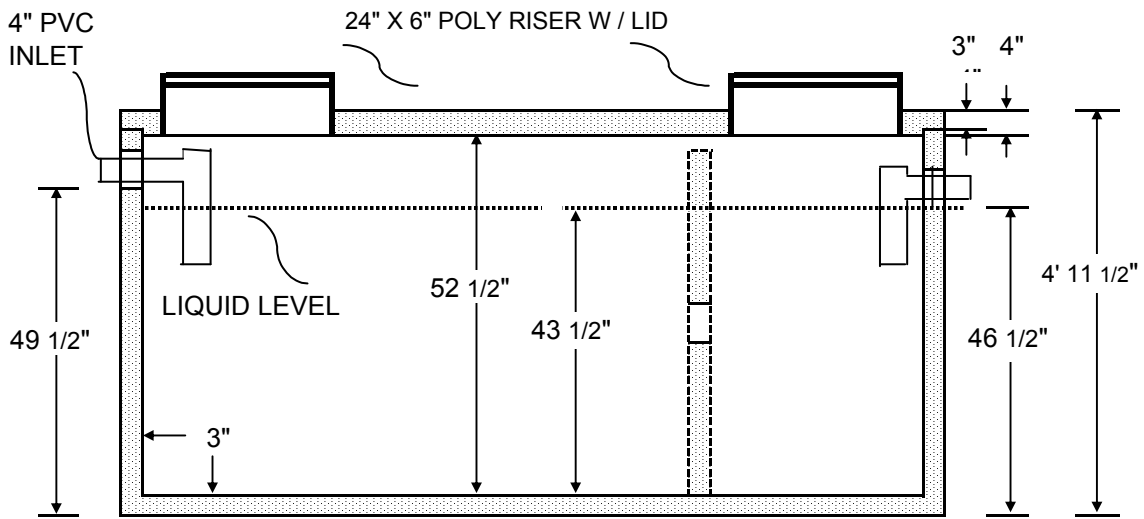

TOP VIEW

1000 GALLON SEPTIC

TANK SIZE
 8' 5" LONG
 5' 8" WIDE
 4' 11 1/2" HIGH

HOLE SIZE
 10' 6" LONG
 8' WIDE
 6' DEEP

P.O. Box 343
 1175 East Third Street
 Colville, WA 99114
 (509) 684-2534