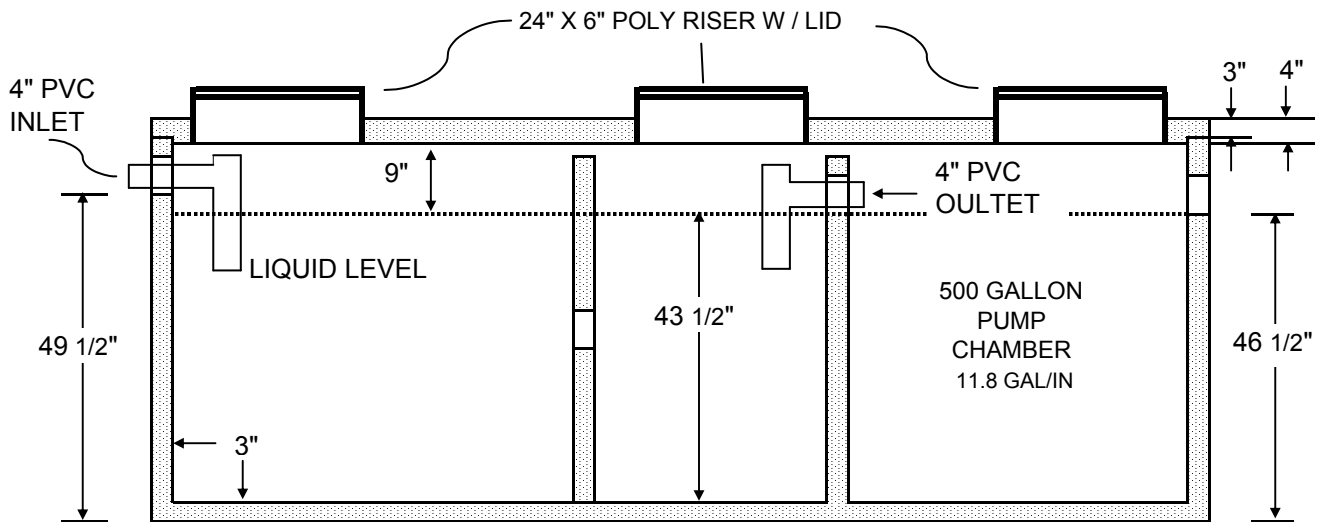

TOP VIEW

1000 GALLON SEPTIC W/ 500 GALLON PUMP CHAMBER

TANK SIZE
 12' 6" LONG
 5' 8" WIDE
 4' 11" HIGH

HOLE SIZE
 14' 6" LONG
 8" WIDE
 6" DEEP

P.O. Box 343
 1175 East Third Street
 Colville, WA 99114
 (509) 684-2534