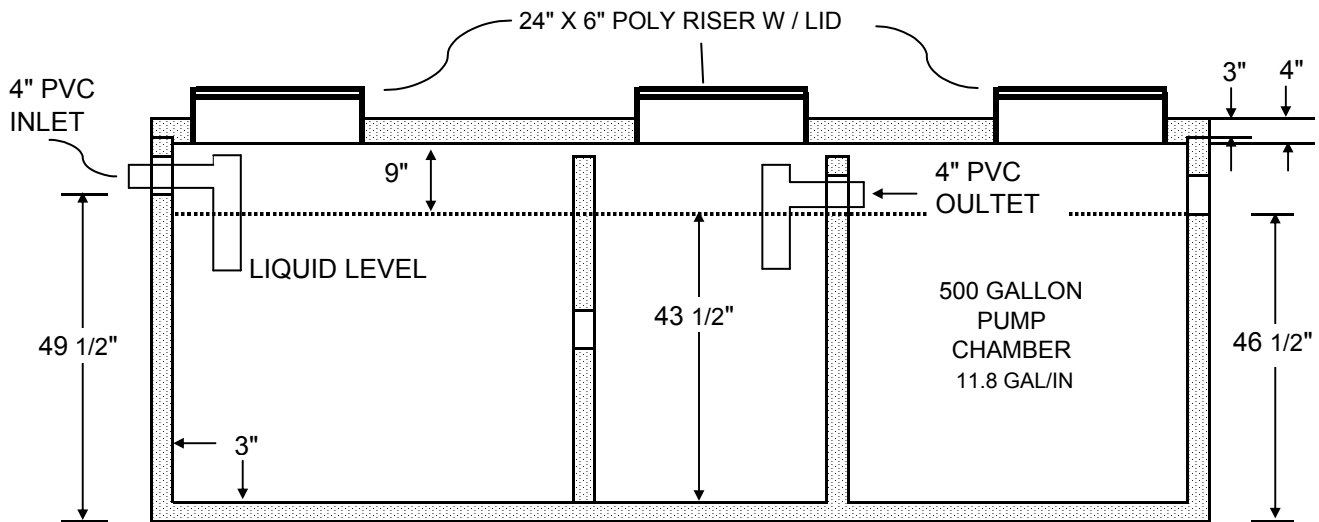

TOP VIEW

1000 GALLON SEPTIC
W/ 500 GALLON PUMP CHAMBER

TANK SIZE
12' 6" LONG
5' 8" WIDE
4' 11" HIGH

HOLE SIZE
14' 6" LONG
8" WIDE
6" DEEP

P.O. Box 343
1175 East Third Street
Colville, WA 99114
(509) 684-2534