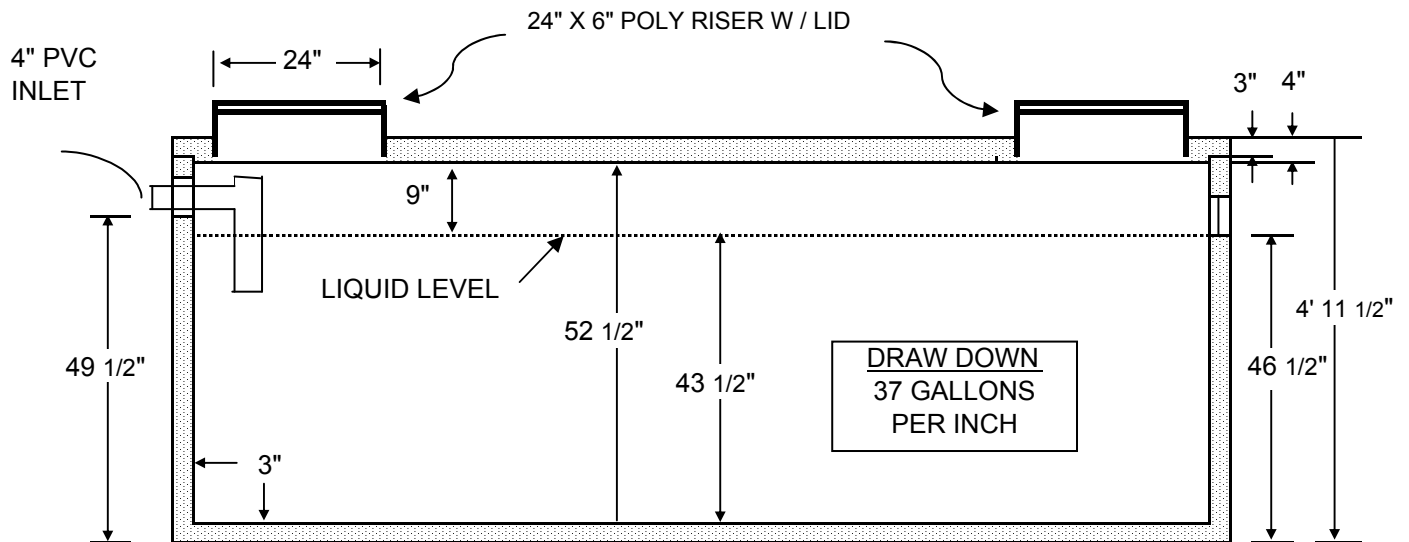

TOP VIEW

1500 GALLON SINGLE
COMPARTMENT

TANK SIZE

12' 6" LONG
5' 8" WIDE
4' 11" HIGH

HOLE SIZE

14' 6" LONG
8' WIDE
6' DEEP

P.O. Box 343
1175 East Third Street
Colville, WA 99114
(509) 684-2534