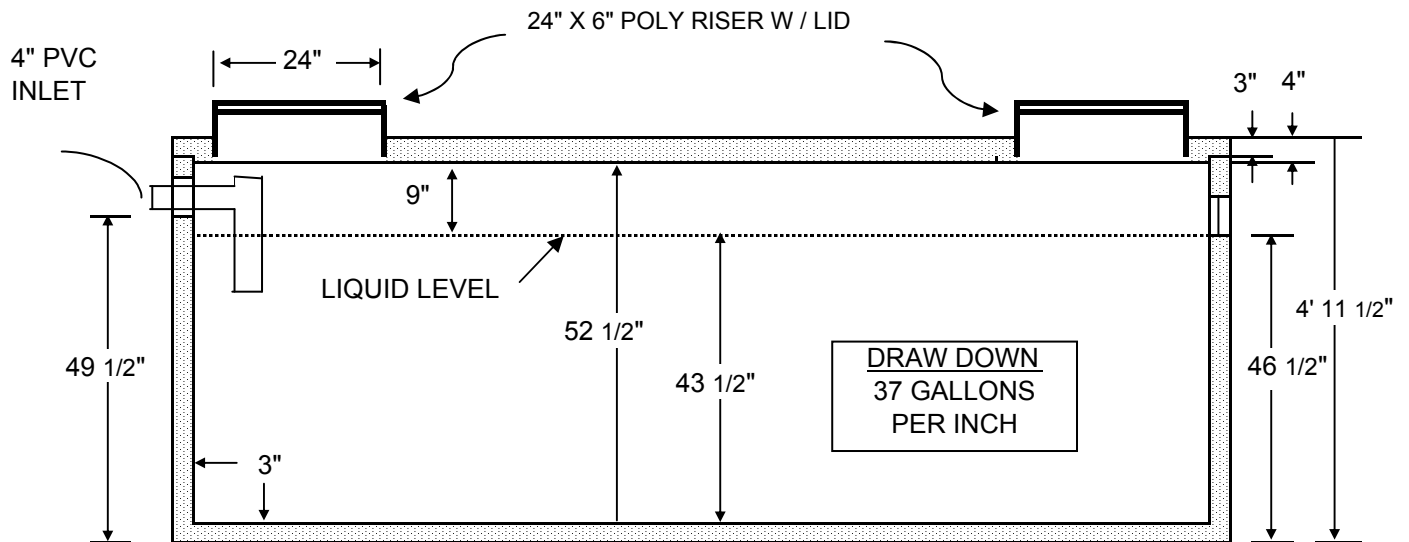

TOP VIEW

1500 GALLON SINGLE COMPARTMENT

TANK SIZE

12' 6" LONG
5' 8" WIDE
4' 11" HIGH

HOLE SIZE

14' 6" LONG
8' WIDE
6' DEEP

P.O. Box 343
1175 East Third Street
Colville, WA 99114
(509) 684-2534